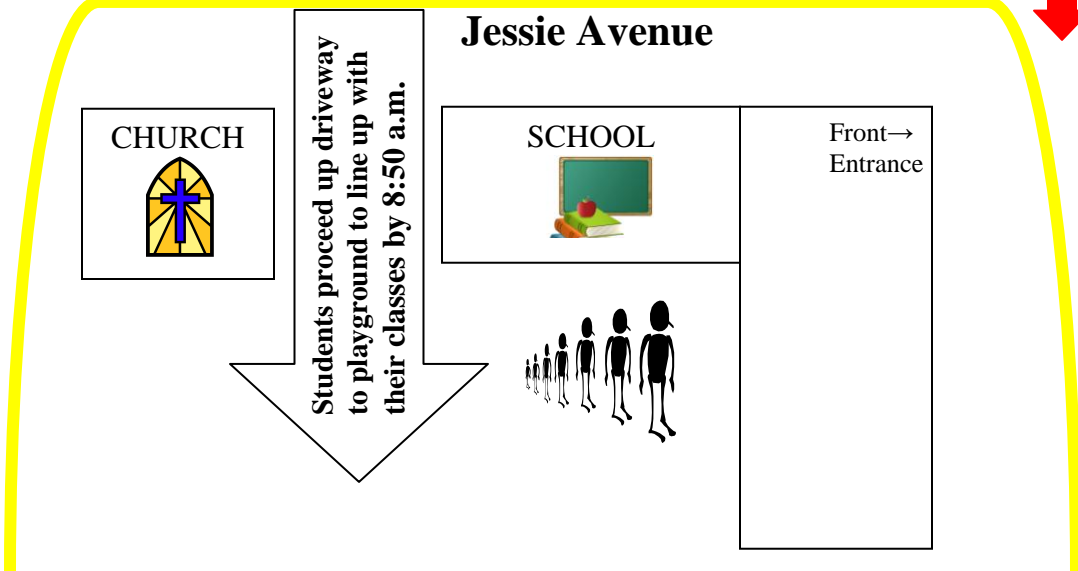

ST. IGNATIUS SCHOOL

TRAFFIC FLOW PLAN

←
Park on
Jessie
between
Stafford
and
Wentworth

→
Park on
Jessie
between
Harrow
and
Guelph

NO DOUBLE PARKING

ONE-WAY WEST

NO PARKING ON JESSIE AVENUE – DROP & DRIVE

Right
turn
ONLY

School Patrols
at Crosswalk

Students proceed up driveway
to playground to line up with
their classes by 8:50 a.m.

Crossing Guard

Corydon Avenue

Park on
Corydon
between
Stafford
and
Guelph
↔

Park on
Harrow
between
Corydon
and
McMillan
↓

↑
Please do NOT
allow your
child to jay-
walk across the
street if you
park on
Harrow
southbound.
The crossing
guard or school
patrols must be
used at all
times.

**STUDENT SAFETY IS OUR
NUMBER ONE PRIORITY**